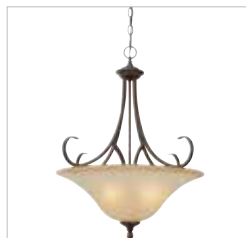

Also Available

6005-BP3 RBZ